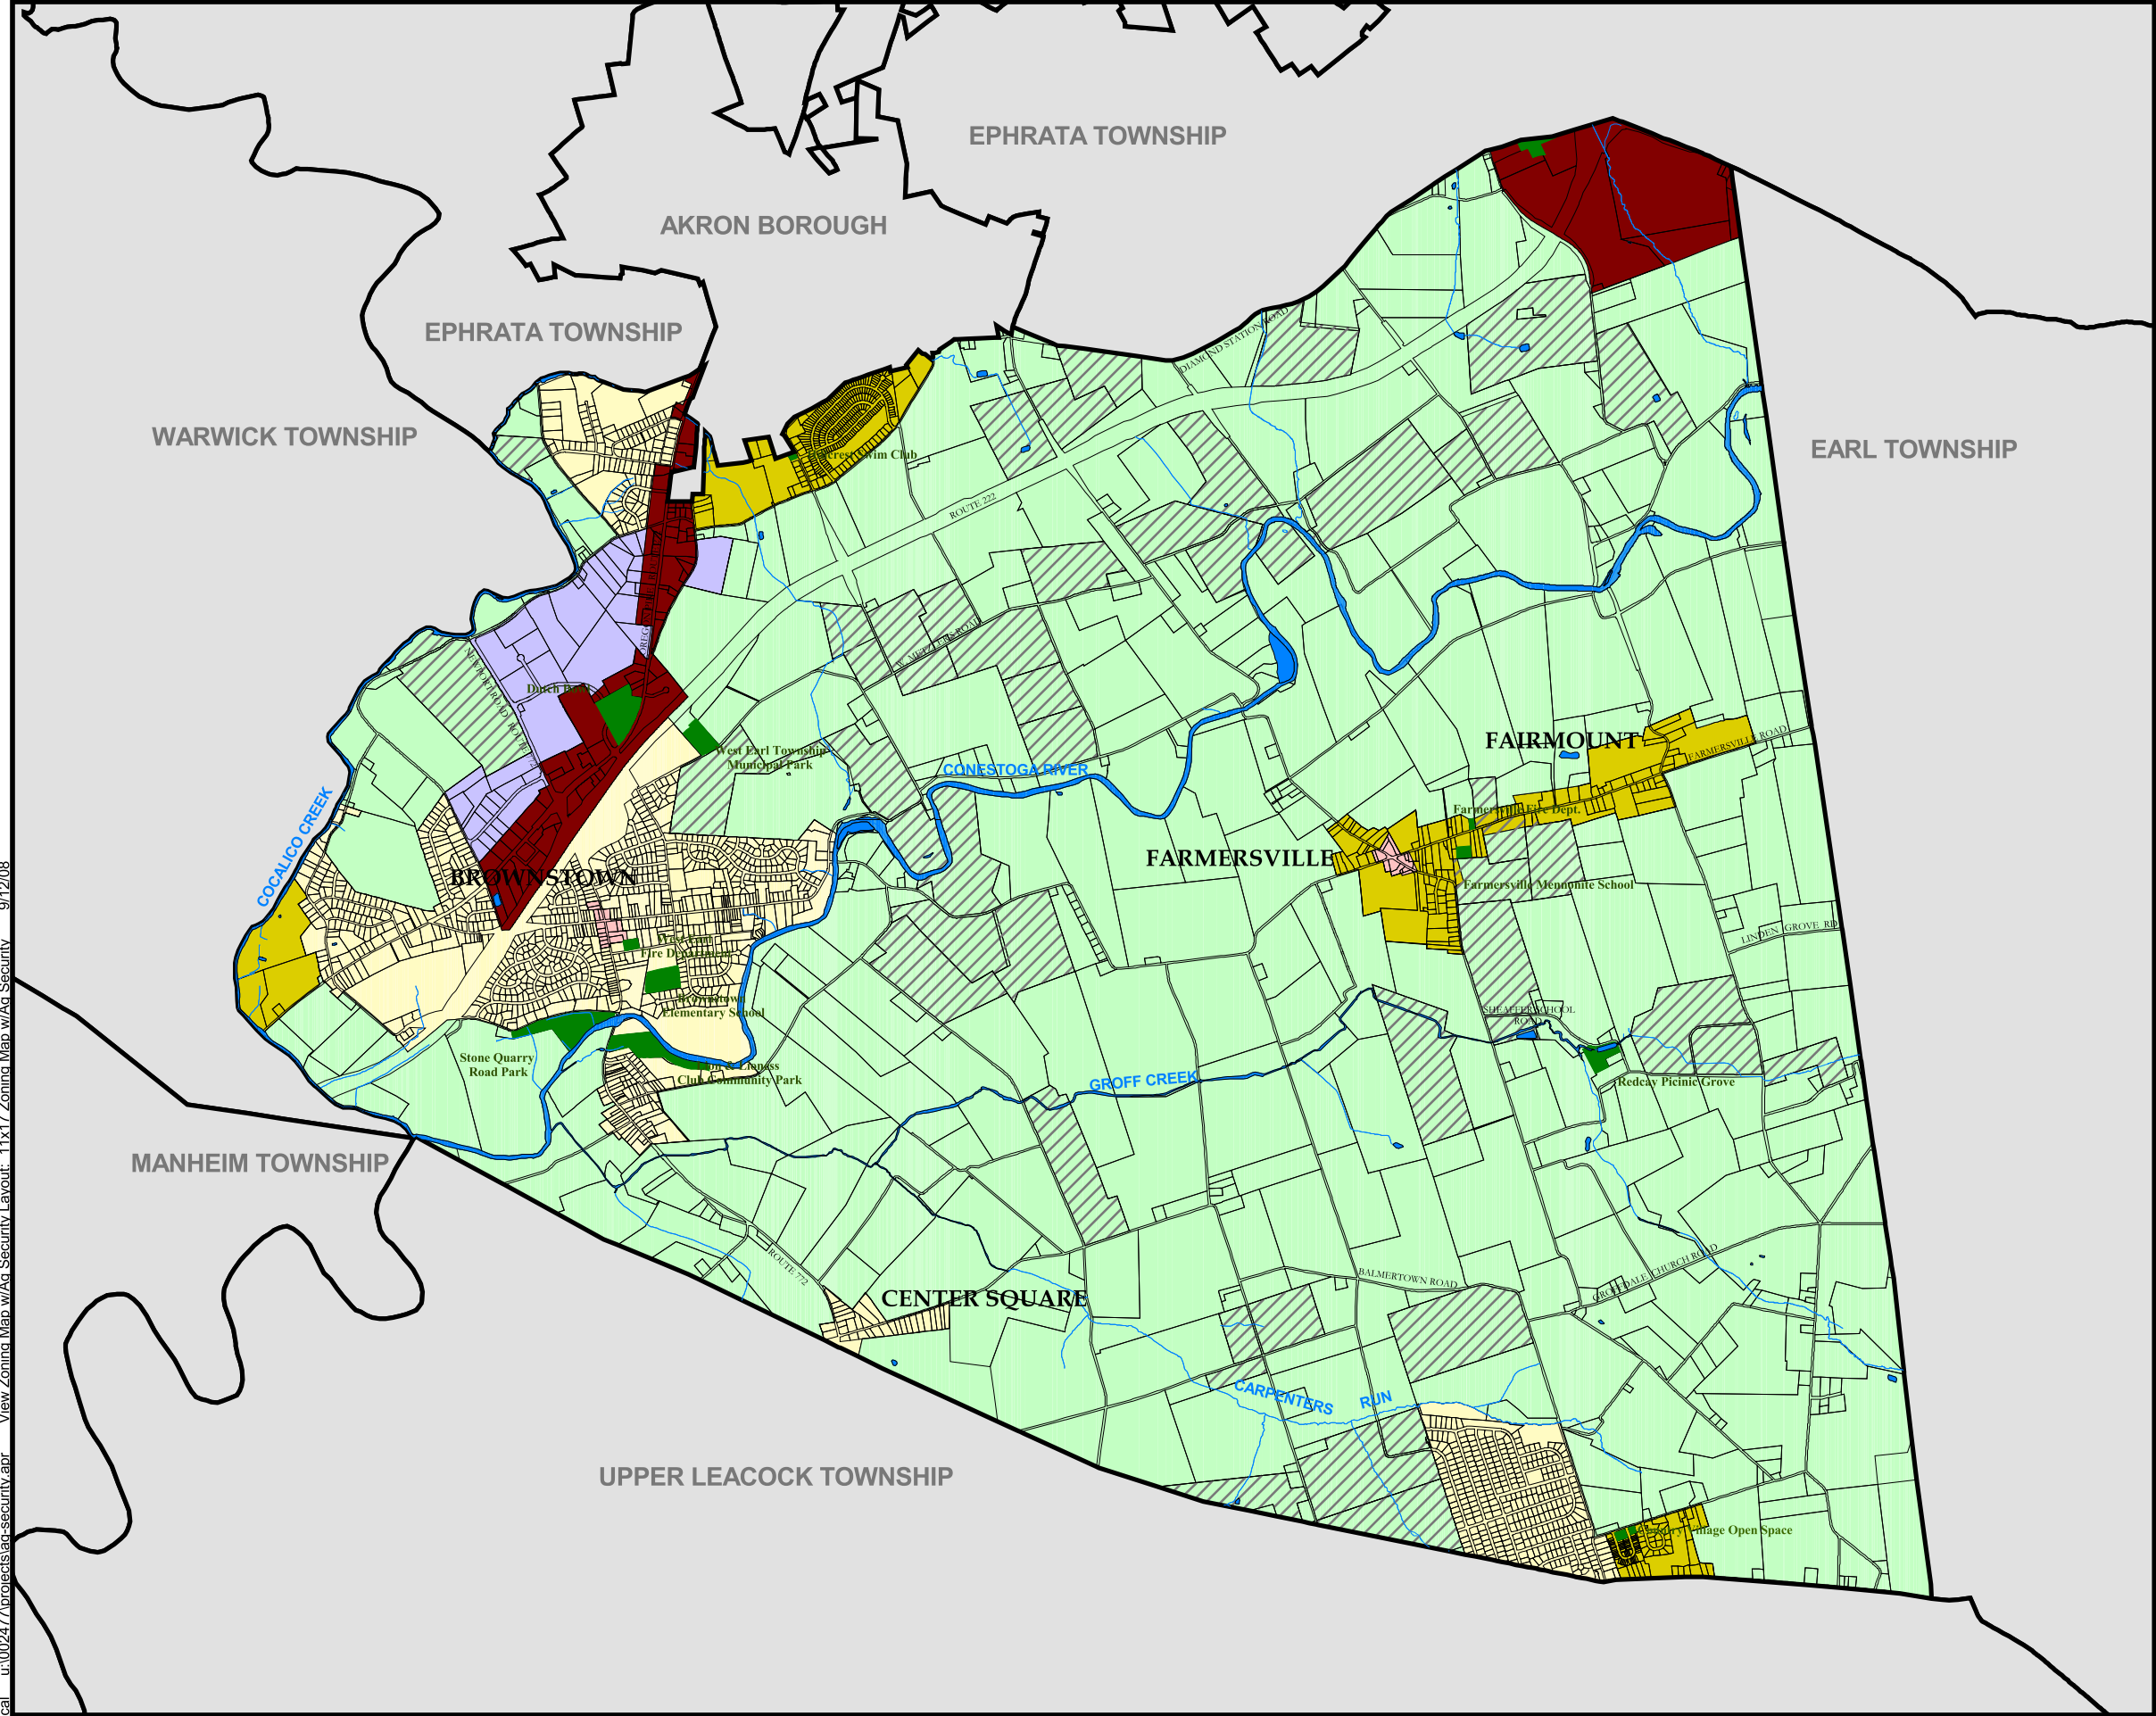

cal_u:\02477\projects\sa-security.apr View Zoning Map w/Ag Security Layout: 11x17 Zoning Map w/Ag Security 9/12/08

West Earl Township

Zoning Map

-  Municipal Bndry
-  Streams
-  Parks
- Zoning**
-  A
-  C-1
-  C-2
-  I
-  R-1
-  R-2
-  Ag Security